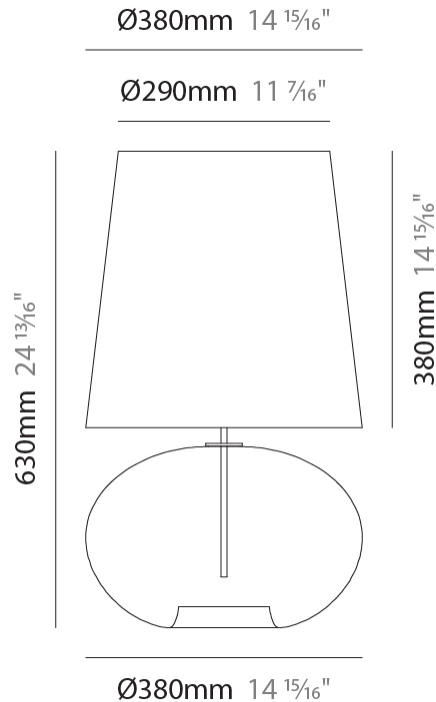

PARIGI CIPOLLA PORTABLE

D144010-

base number Finish
Options

PROJECT
TYPE
SPECIFIER
QUANTITY
DATE

1. To build a product code in our configurator select the specify button on the base model # product page
2. To build a manual product code on this datasheet choose from the options listed below in blue font and add the suffix to the base model #

GENERAL

Series: Parigi Cipolla
Brand: Cangiini & Tucci
Division: Design
Mounting Type: Portable
Mounting Location: Table
Subcategory: Ambient

PHYSICAL

Shape: Sphere
Diameter (mm): 380
Diameter (in): 14 ¹⁵/₁₆"
Height (mm): 630
Height (in): 24 ¹³/₁₆"
Light Distribution: Omnidirectional
Weight (kg): 2.64
Weight (lbs): 5.82
Fixture Finish: [AMB](#) / [GRN](#) / [PNK](#) / [RUB](#) / [SKB](#) / [SMK](#) / [TOB](#) / [TRA](#)
Holder Finish: CHR
Fixture Material: Glass / Metal

ELECTRICAL

Number of Lamps: 1
Lamp Type: LED Retrofit
Bulb Included: Bulb Not Included
Max. Wattage Per Lamp (W): 7
Lamp Base: E26
Input Voltage (V): 120
Upon Request: 277Vac / GU24

LED

OPTICAL

RATINGS AND CERTIFICATIONS

Certified By: Certified for North American Standards
IP rating: IP20